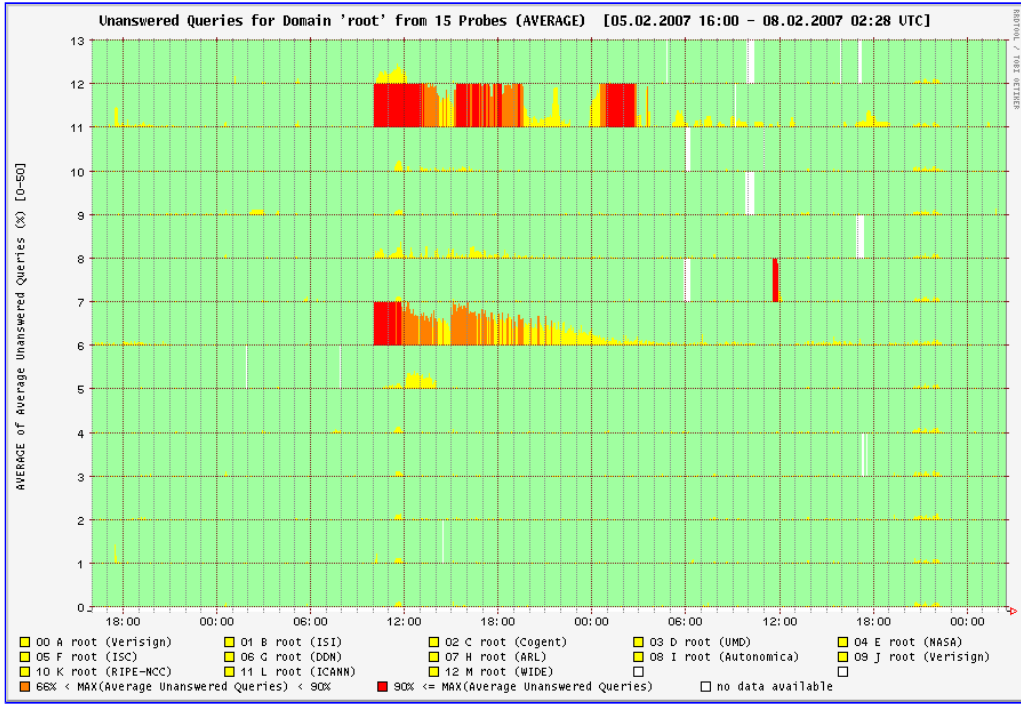

Home | Domains | Servers | Probes | Contact | User Guide | Login | About DNSMON
Domain from h for days
Show other time frame:

j.root-servers.net

k.root-servers.net

l.root-servers.net

This page was last updated on: 22 August 2006